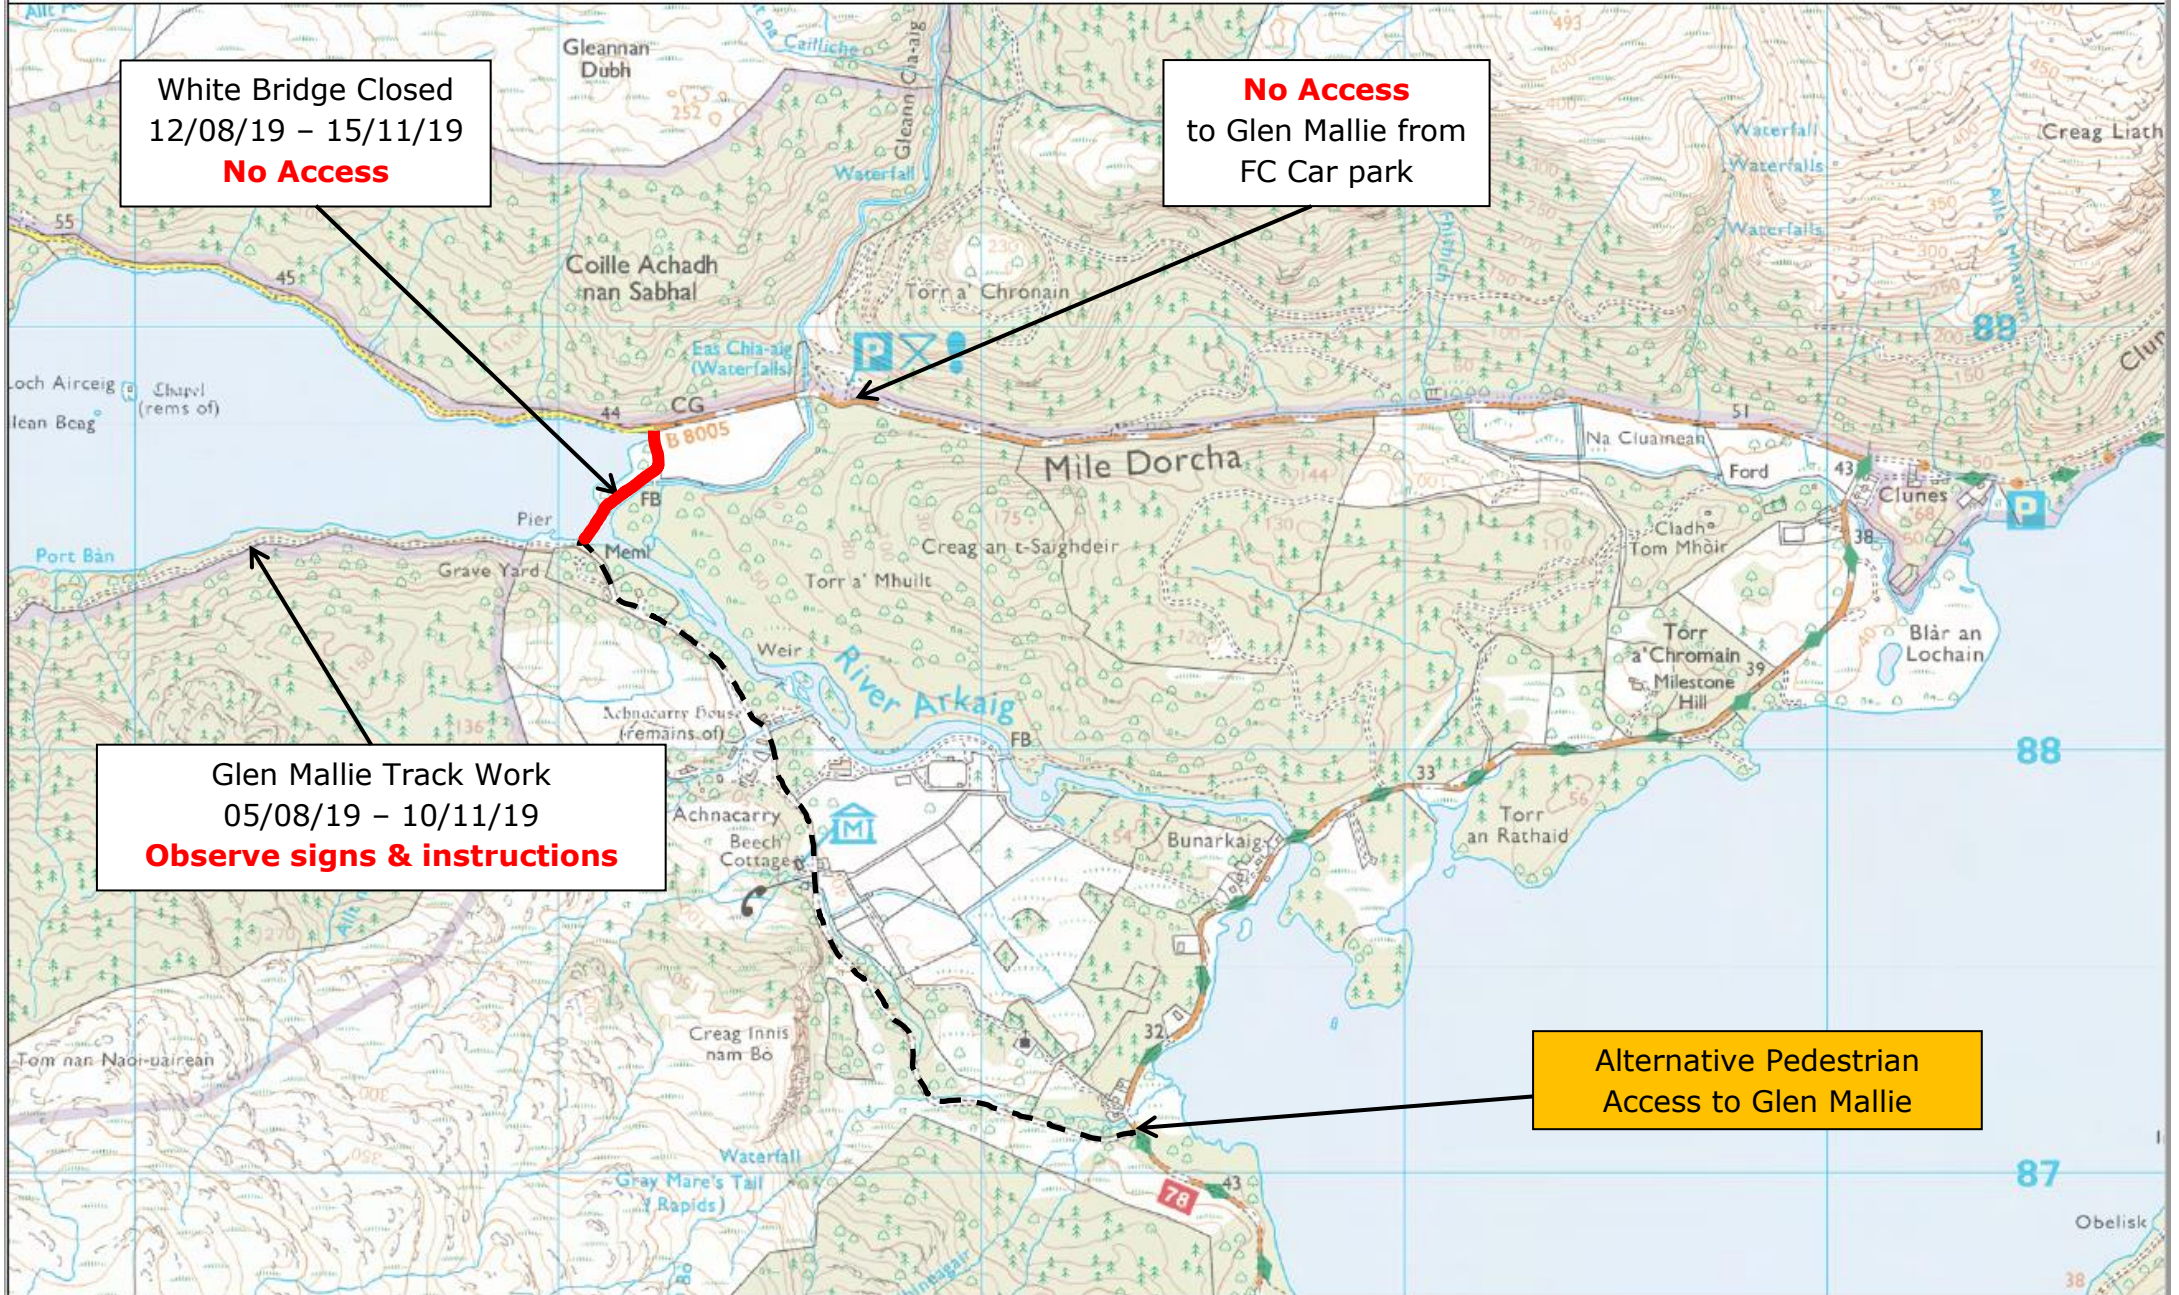

White Bridge and Glen Mallie Track Upgrade

Access Restrictions

White Bridge Closed
12/08/19 - 15/11/19
No Access

No Access
to Glen Mallie from
FC Car park

Glen Mallie Track Work
05/08/19 - 10/11/19
Observe signs & instructions

Alternative Pedestrian
Access to Glen Mallie